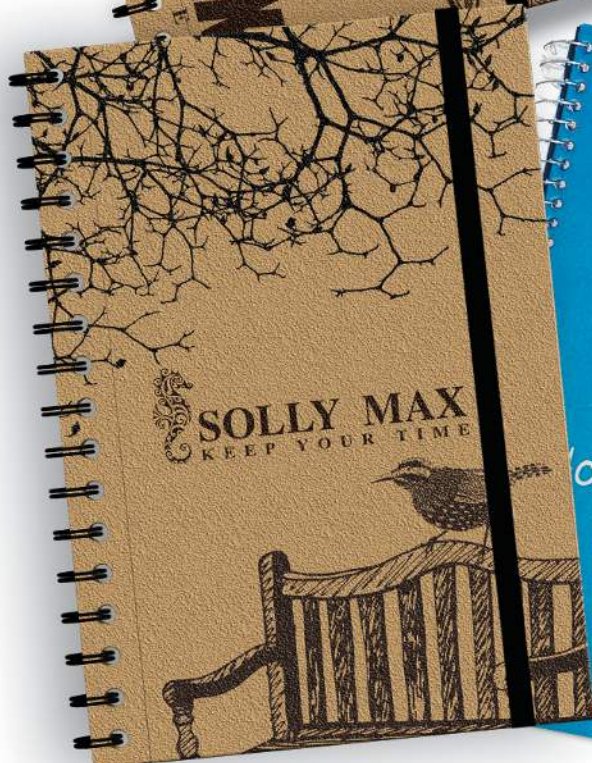

GOLDEN SOLLY

SIZE: 20X29.7 CODE:0190 HARD COVER CREAM PAPER
PAPER WEIGHTS : 70 GM - 60 GM
80 SHEET- 100 SHEET - 120 SHEET - 160 SHEET

GOLDEN SOLLY MINI

SIZE: 17.3X24.3CM
CODE:0200
HARD COVER
CREAM PAPER
PAPER WEIGHTS :
70 GM - (60 GM : 55 GM)
80 SHEET- 100 SHEET
120 SHEET - 160 SHEET

**HARD COVER
GLOSSY
SEPARATORS**

SIZE: 17.3X24.3 CM

CODE:0210

PAPER WEIGHTS : 70 GM - (60 GM : 55 GM)

120 SHEET(3 SUBJECT)-160 SHEET(4 SUBJECT)

200 SHEET(5 SUBJECT) - 240 SHEET(6 SUBJECT)

**HARD COVER
MARGIN
WITH RUBBER**

"All our dreams
can come true,
if we have
the courage
to pursue them."
- Walt Disney

SIZE: 20X29.7

CODE:0220

BLACK - RED - BLUE - WIGHT MARGIN PAPER

PAPER WEIGHTS : 70 GM - (60 GM : 55GM)

80 SHEET - 100 SHEET - 120 SHEET- 160 SHEET
- 200 SHEET

**HARD COVER
MARGIN B5**

SIZE: 17.3X24.3

CODE:0230

BLACK - RED - BLUE - WIGHT MARGIN PAPER

PAPER WEIGHTS : 70 GM - 60 GM - 55 GM

80 SHEET-100 SHEET- 120 SHEET

160 SHEET - 200 SHEET

**MINI BOOK
HARD COVER**