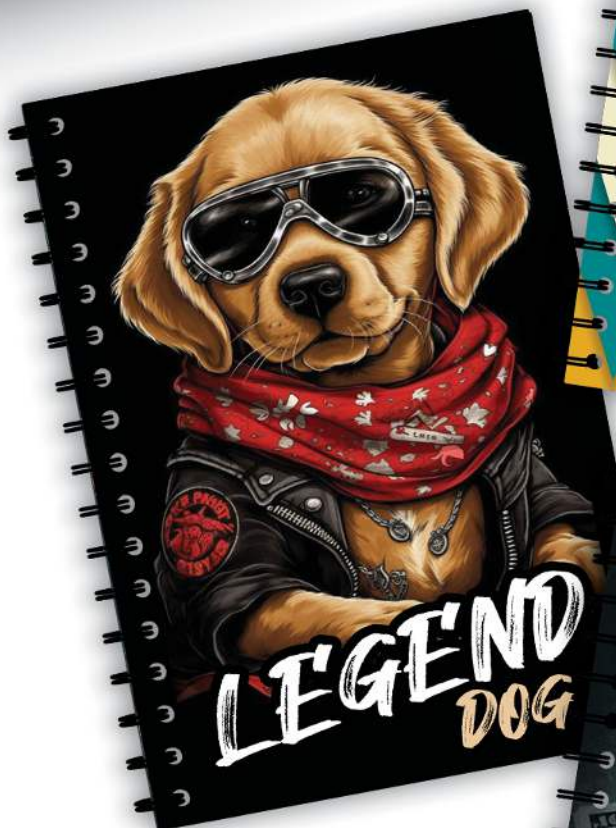

HARD COVER GLOSSY SEPARATORS

SIZE: 29.7X20 CM
CODE:0180
PAPER WEIGHTS :
70 GM - (60 GM : 55 GM)
80 SHEET - 100 SHEET
120 SHEET(3 SUBJECT)
160 SHEET (4 SUBJECT)
200 SHEET (5 SUBJECT)