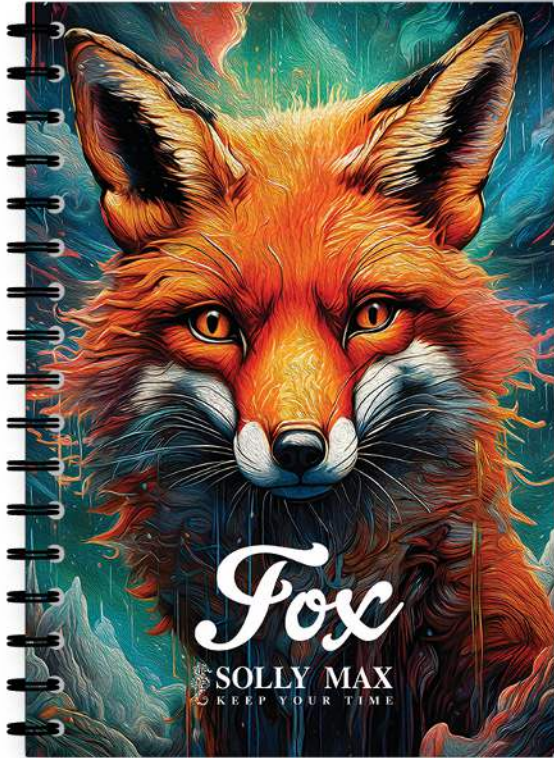

MISSION

PROVIDE NEW AND EXCLUSIVE
IDEAS AND PRODUCTS TO
SATISFY OUR CONSUMERS'
NEEDS

SOLLY MAX

KEEP YOUR TIME

SOLLY PLASTIC

SIZE: 20X29.7

CODE:0070

PAPER WEIGHTS : 70 GM - (60 GM : 55 GM)

60 SHEET - 80 SHEET - 100 SHEET

150 SHEET - 200 SHEET - 250 SHEET

**SOLLY
SOFT**

SIZE: 20X28 CODE:0080
PAPER WEIGHTS : 70 GM - (60 GM : 55 GM)
60 SHEET - 80 SHEET - 100 SHEET
150 SHEET - 200 SHEET - 250 SHEET